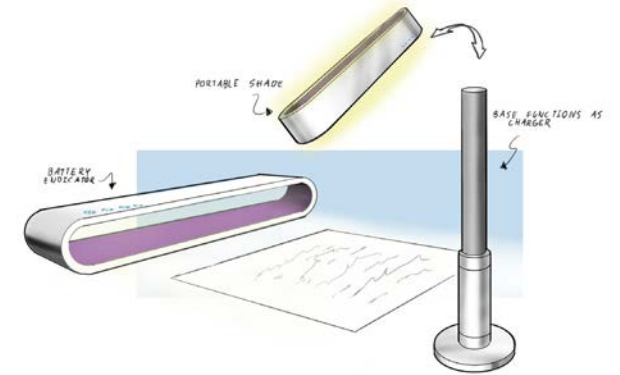

Tech Exploration 2