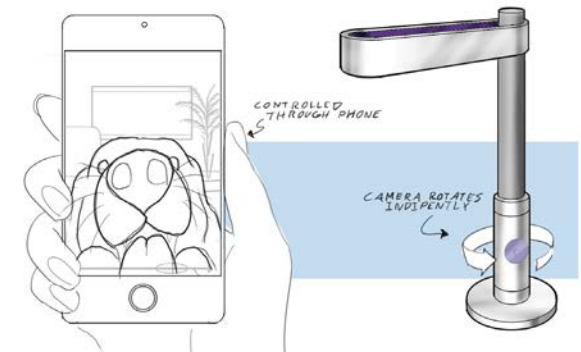

Tech Exploration 2