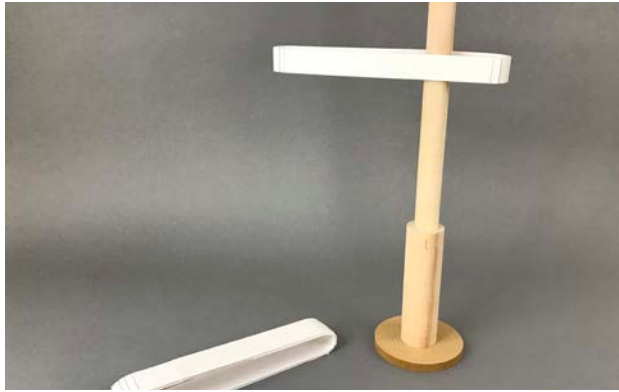

Tech Exploration 3