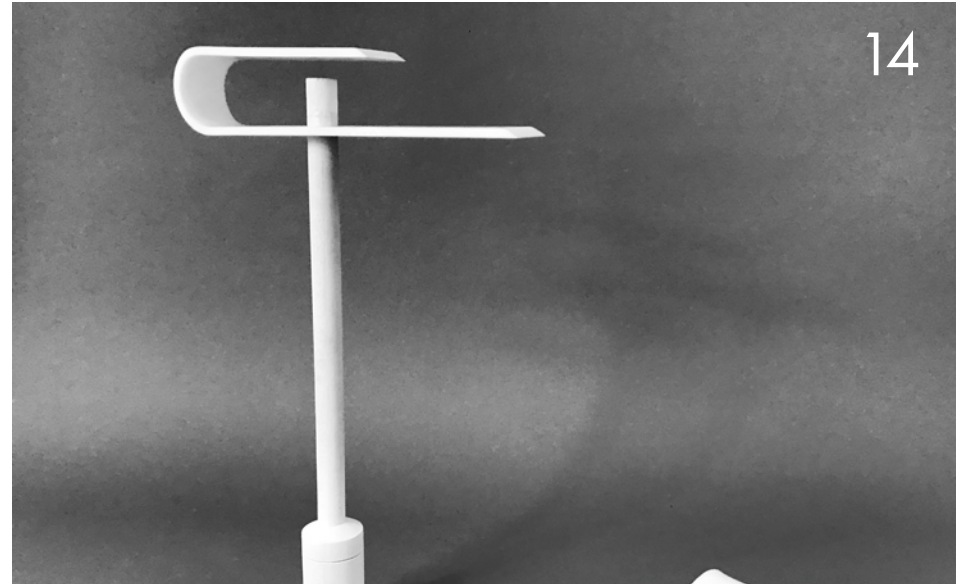

Tech Exploration 4