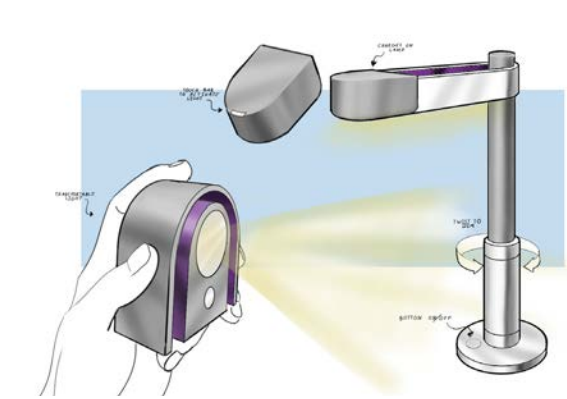

Tech Exploration 3