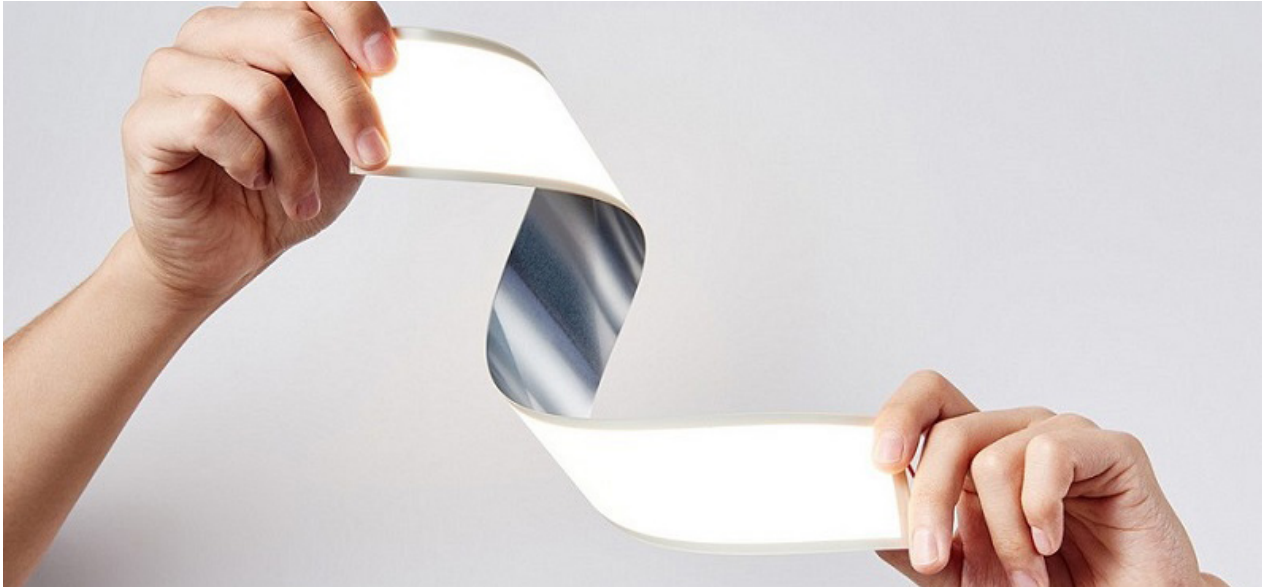

Fast Charging

Magnetic Secure

Technology

Utilizes flexible OLED light panel to surround the entire length of the shade giving it the bulb-less effect. Magnetic charging allows the two lights to connect to each other effortlessly while working together in unison.