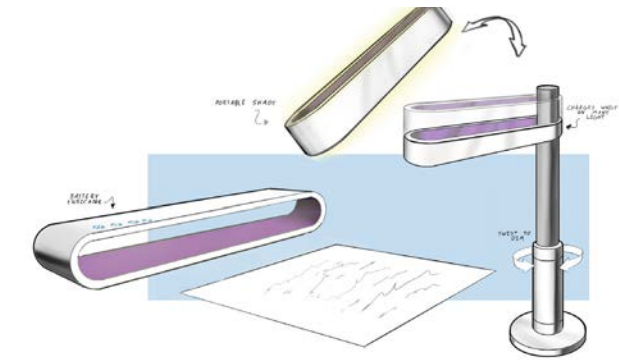

Tech Exploration 3