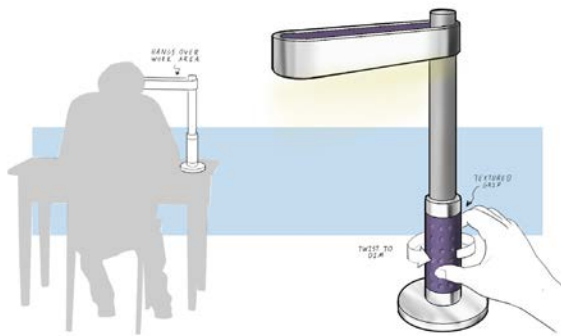

Tech Exploration 2