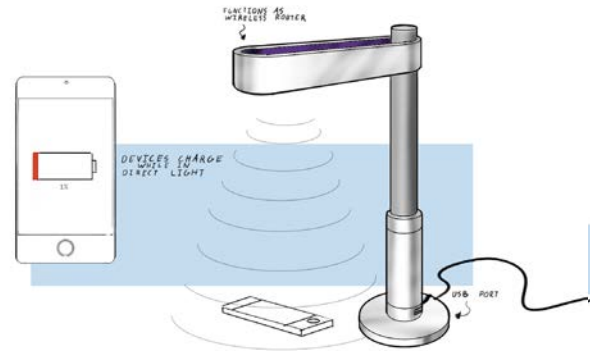

Tech Exploration 2