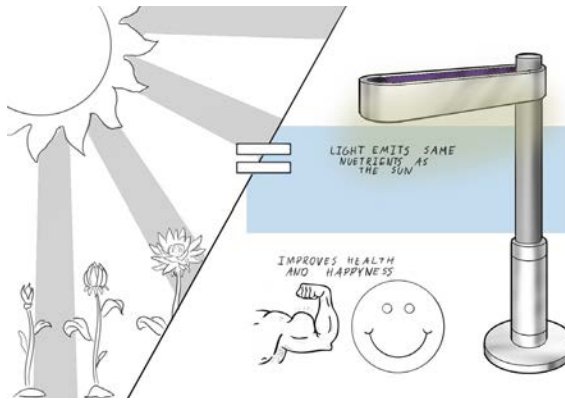

Tech Exploration 2