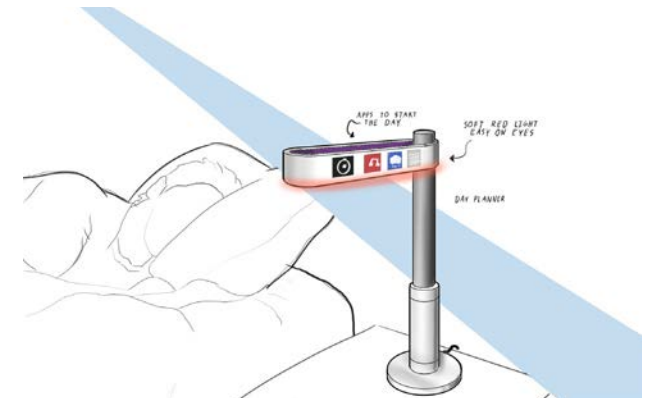

Tech Exploration 2